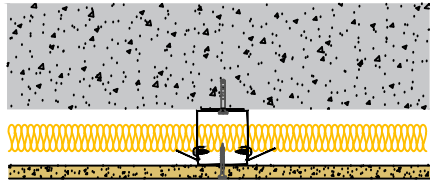

Fixing Brackets at 800mm centres  
 AH185 = 75mm Leg  
 AH186 = 125mm Leg  
 AH175 = 175mm Leg

SPEEDLINE Drywall Screws

15mm British Gypsum Gyproc DuraLine

25mm APR

SPEEDLINE SWL507 Wall Liner at 600mm centres

SPEEDLINE SWL60 Perimeter Track Fixed to Floor at 600mm centres with suitable fixing

SPEEDLINE Intumescent Sealant

CDR No: DATE: 22/10/19 Details to be read in conjunction with project specification guidelines