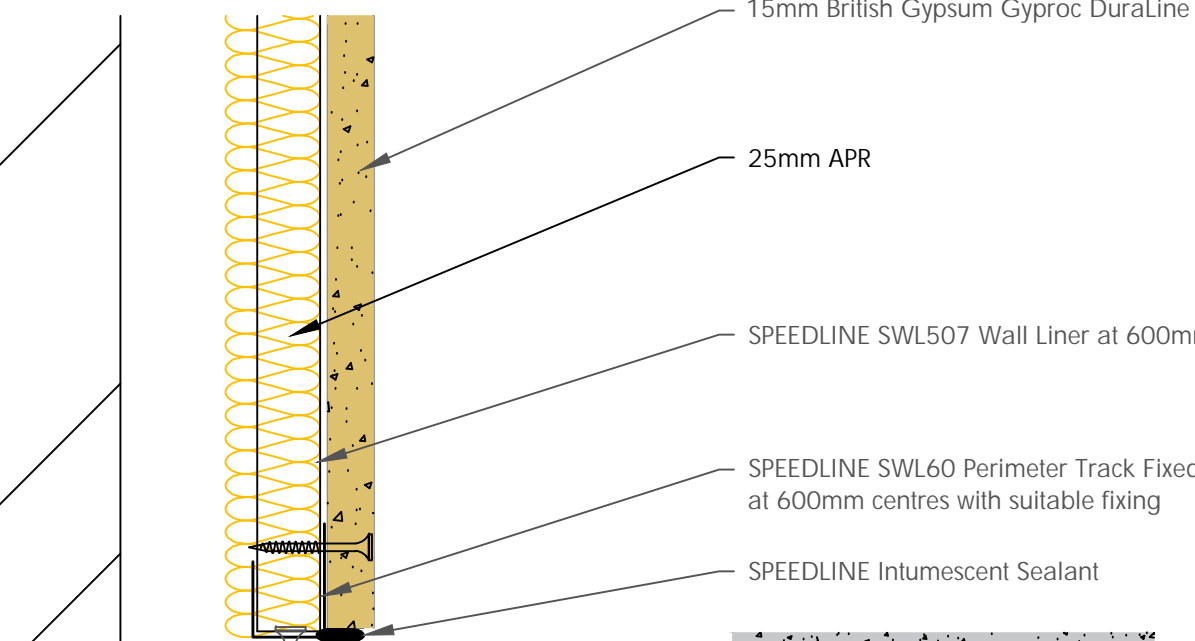

Fixing Brackets at 800mm centres  
 AH185 = 75mm Leg  
 AH186 = 125mm Leg  
 AH175 = 175mm Leg

SPEEDLINE Drywall Screws

15mm British Gypsum Gyproc DuraLine

25mm APR

SPEEDLINE SWL507 Wall Liner at 600mm centres

SPEEDLINE SWL60 Perimeter Track Fixed to Floor at 600mm centres with suitable fixing

SPEEDLINE Intumescent Sealant

CDR No: DATE: 22/10/19 Details to be read in conjunction with project specification guidelines

WALL LINING SYSTEM - WL507-B-63(25)

All performance data and system specifications are for systems constructed with materials & components as shown. The inclusion or substitution of any other manufacturers materials or components could invalidate test data and system performance and permission must be given in writing by SIG PLC.